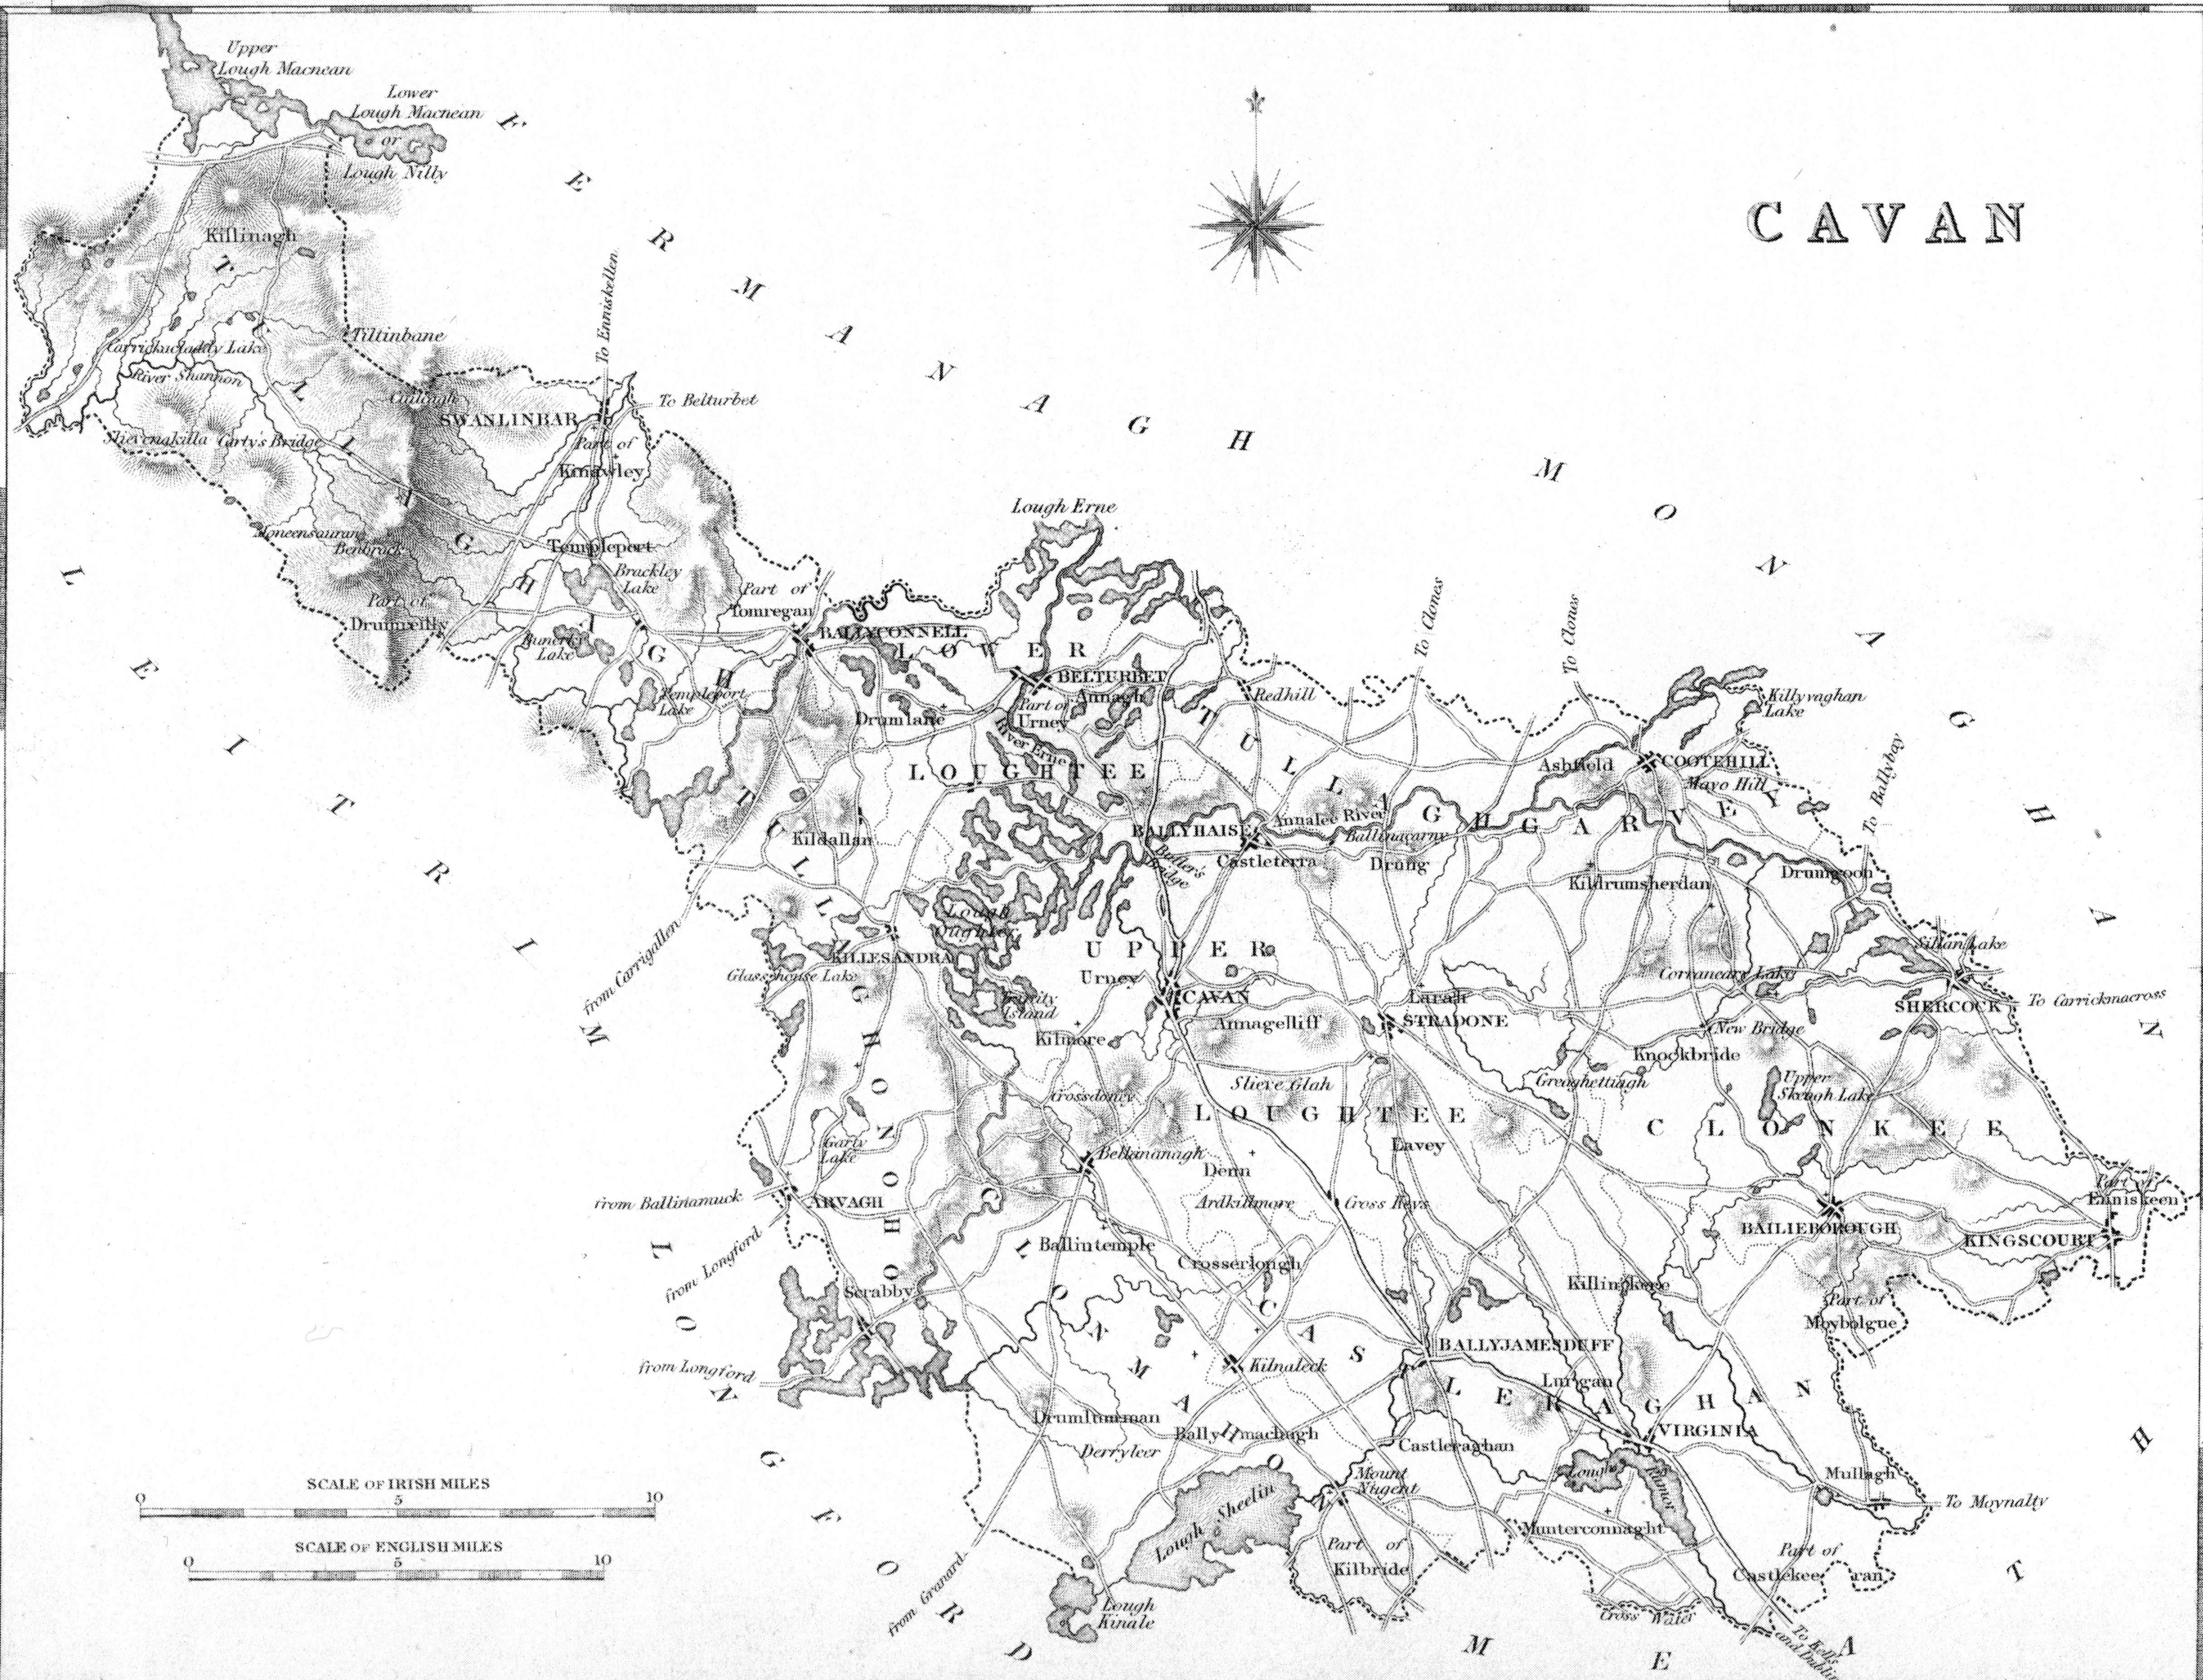

8° 50' 40' 30' 20' 10' 7° 50'

# CAVAN

10'

10'

54°

54°

50'

50'

8° 50' 40' 30' 20' 10' 7° 50' Longitude West from Greenwich